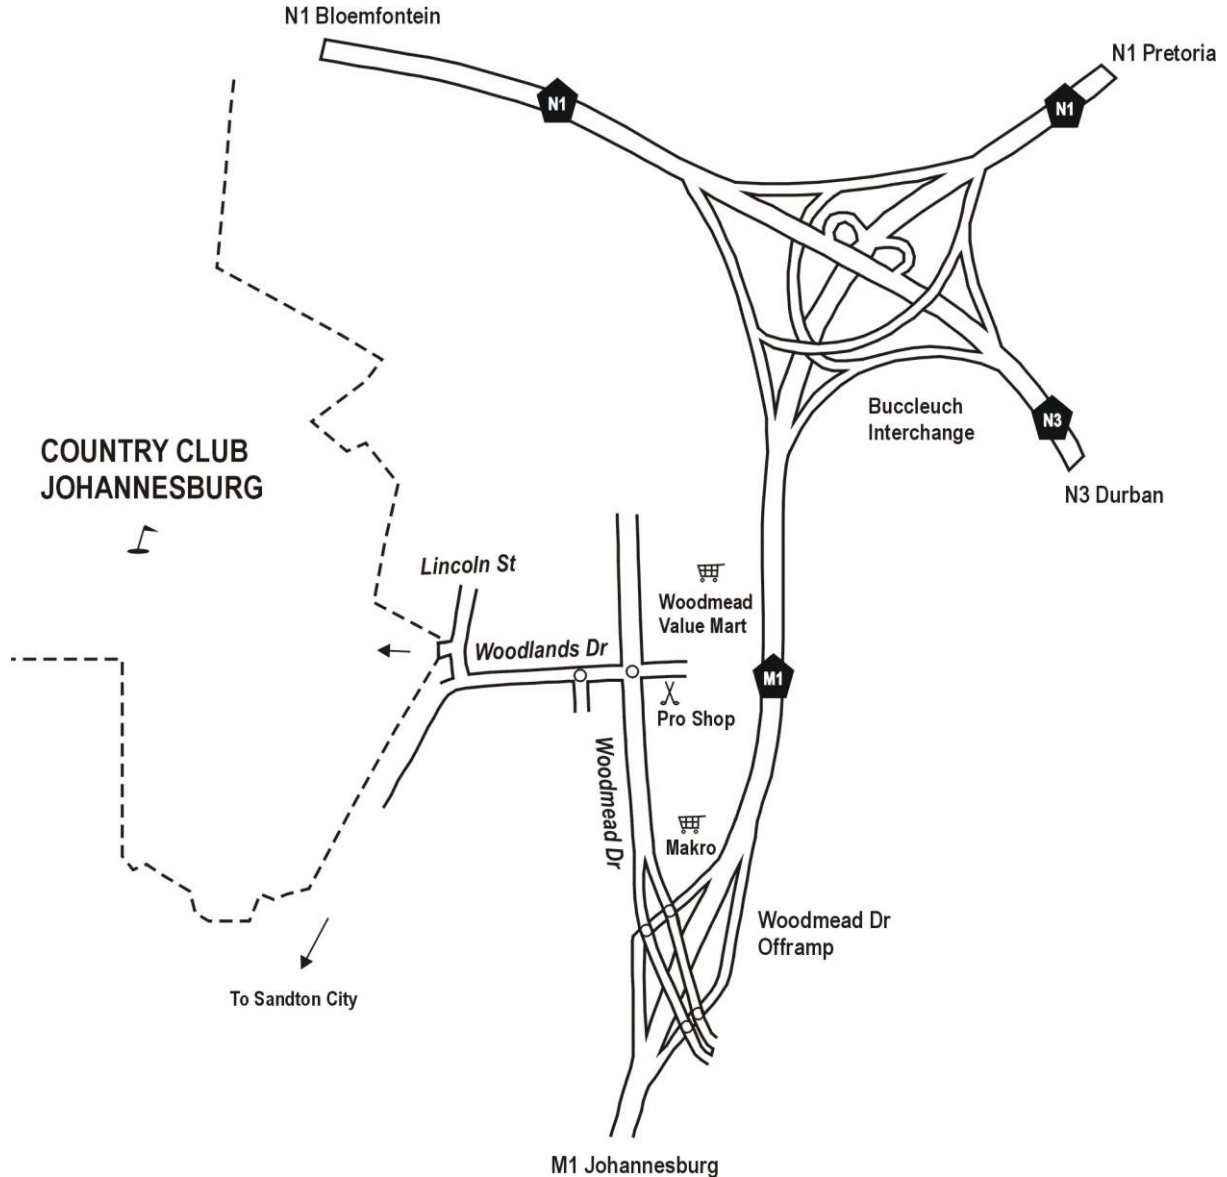

## The Country Club Johannesburg

GPS co-ordinates: 26° 03' 00.33" South - 28° 04' 50.74" East

### Directions from Jhb Int Airport:

N3 North Pretoria  
M1 South Johannesburg  
Take Woodmead Drive Offramp  
Left onto Woodmead Dr  
Left into Woodlands Dr  
Right into Lincoln St  
First left into Country Club

### Directions from Pretoria:

N1 South Johannesburg  
M1 South Johannesburg  
Take Woodmead Drive Offramp  
Right onto Woodmead Dr  
Left into Woodlands Dr  
Right into Lincoln St  
First left into Country Club

### Directions from Jhb CBD / Sandton:

M1 North Pretoria  
Take Woodmead Drive Offramp  
Left onto Woodmead Dr  
Left into Woodlands Dr  
Right into Lincoln St  
First left into Country Club